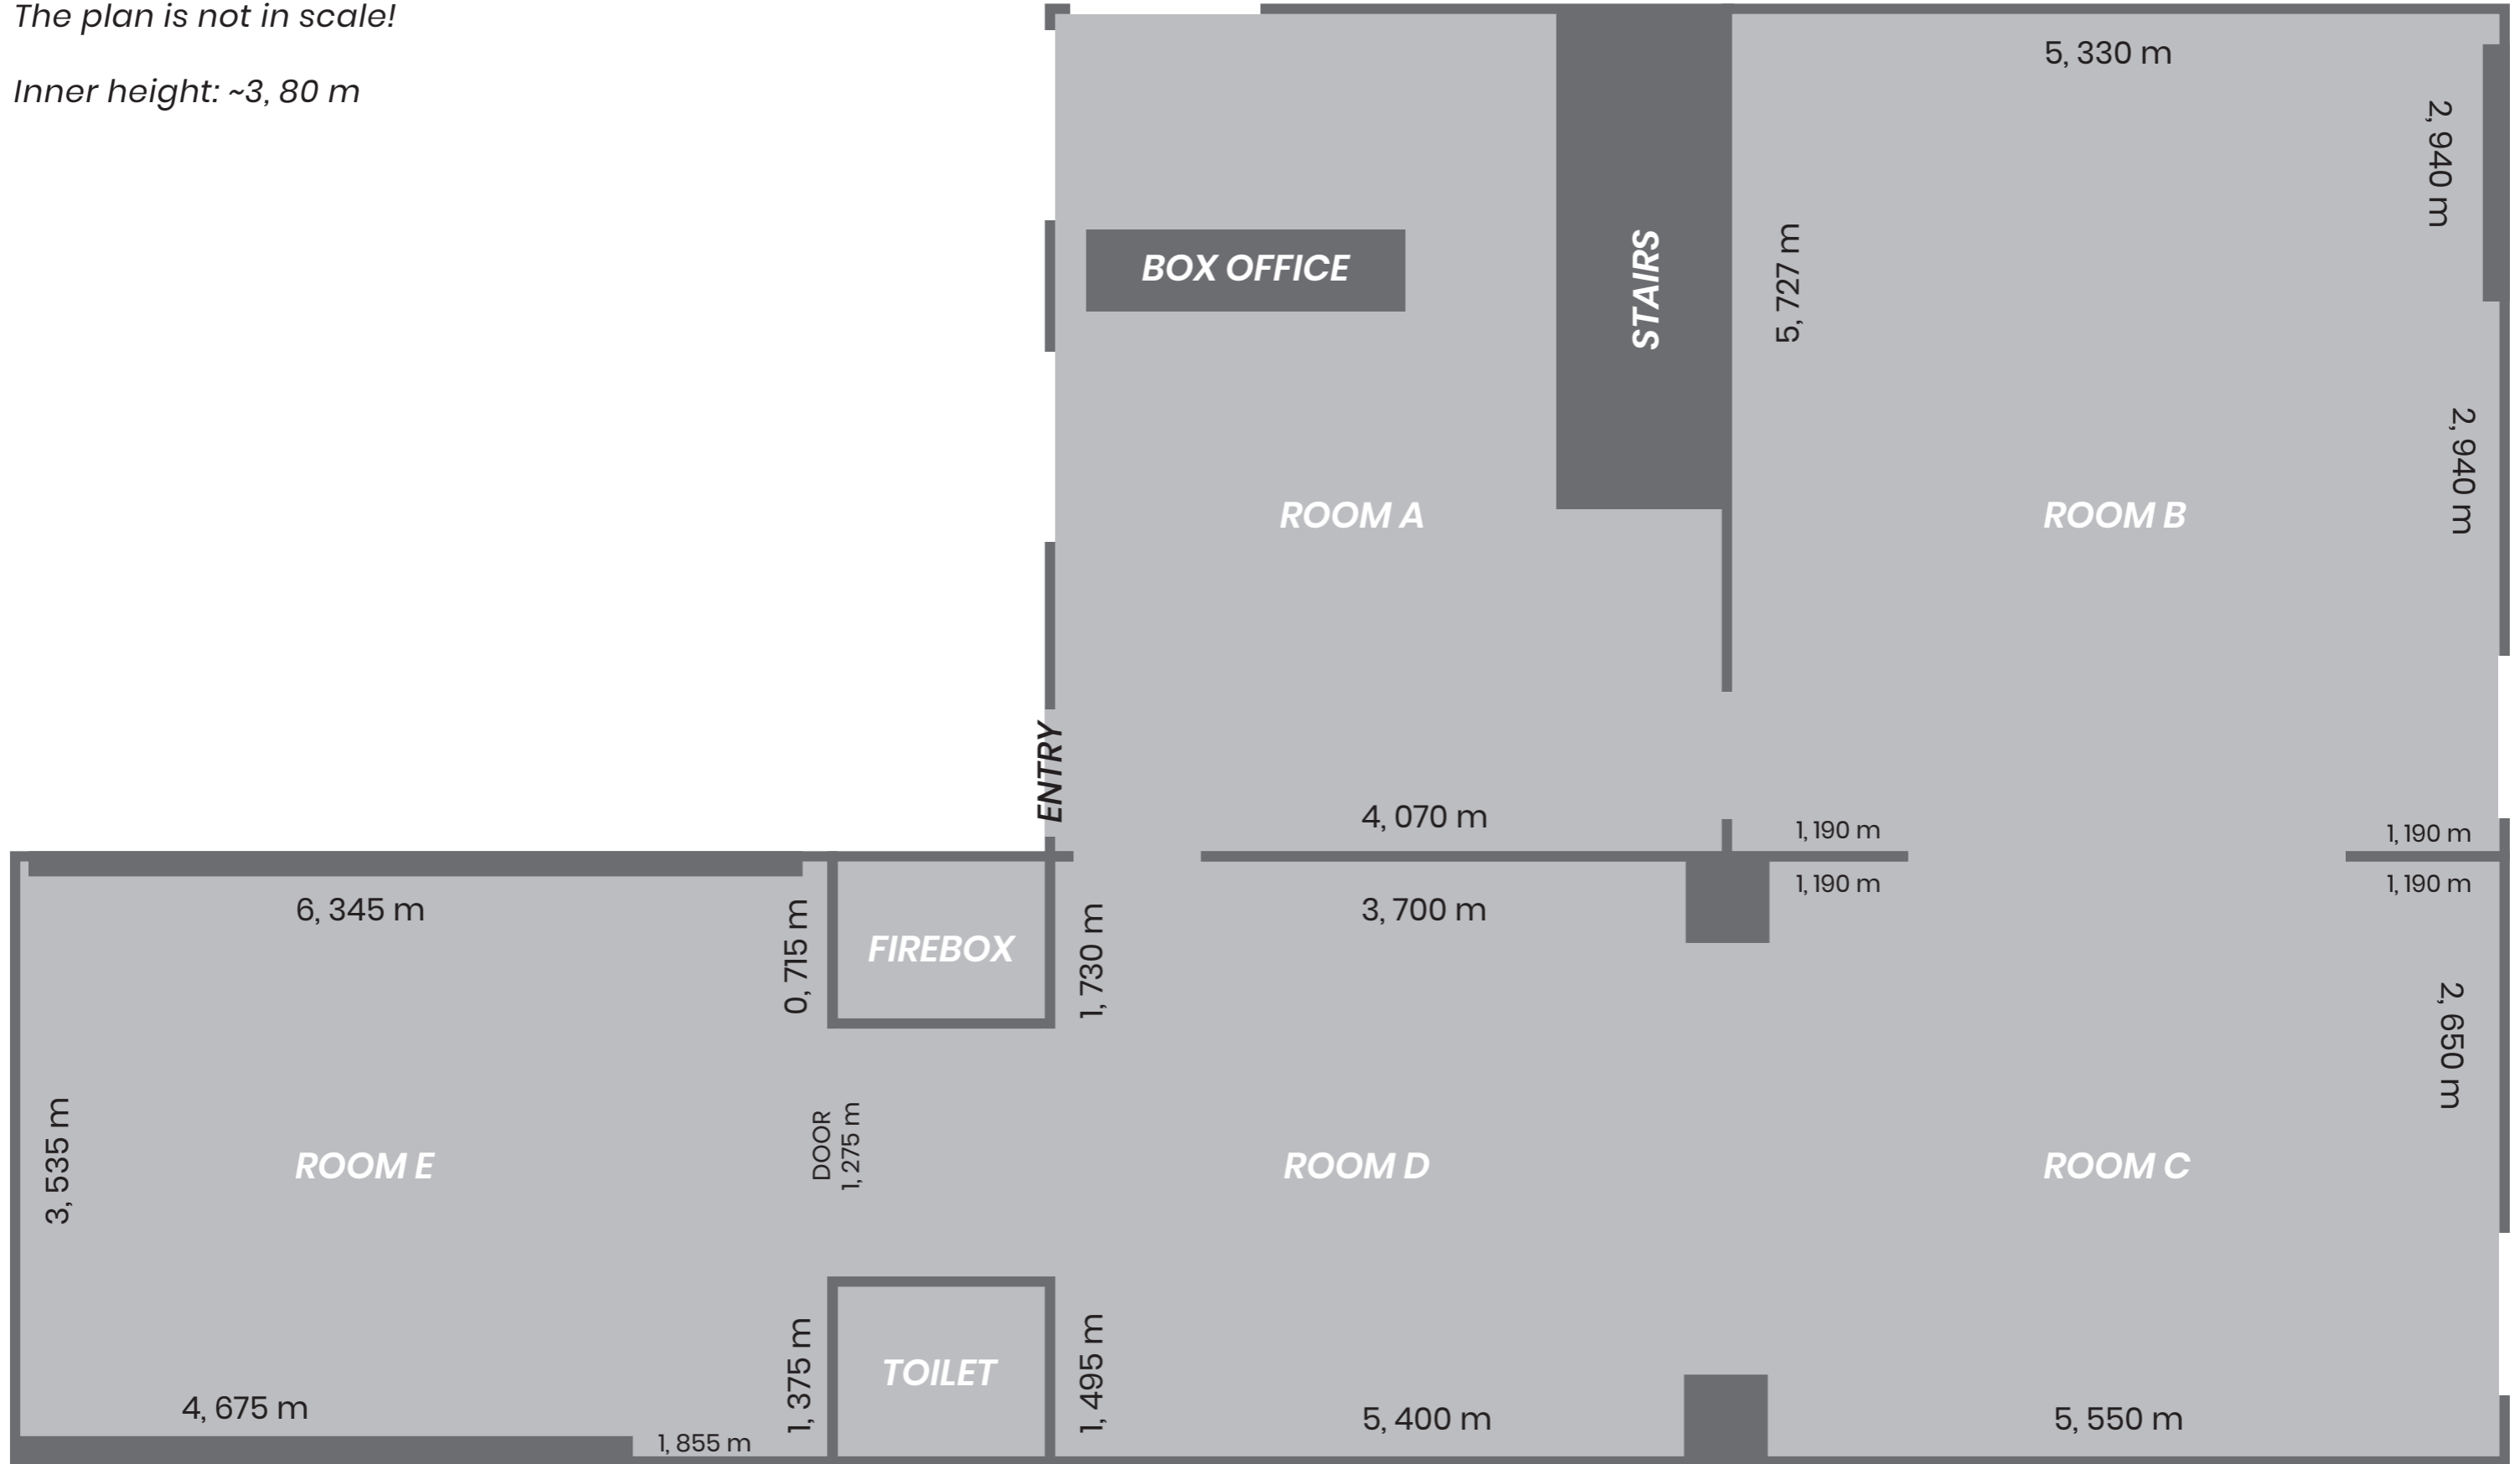

MAI MANÓ HOUSE 1ST FLOOR

The plan is not in scale!

Inner height: ~3,80 m

MAI MANÓ HOUSE 2ND FLOOR

The plan is not in scale!

Inner height: various, ~3,60 m